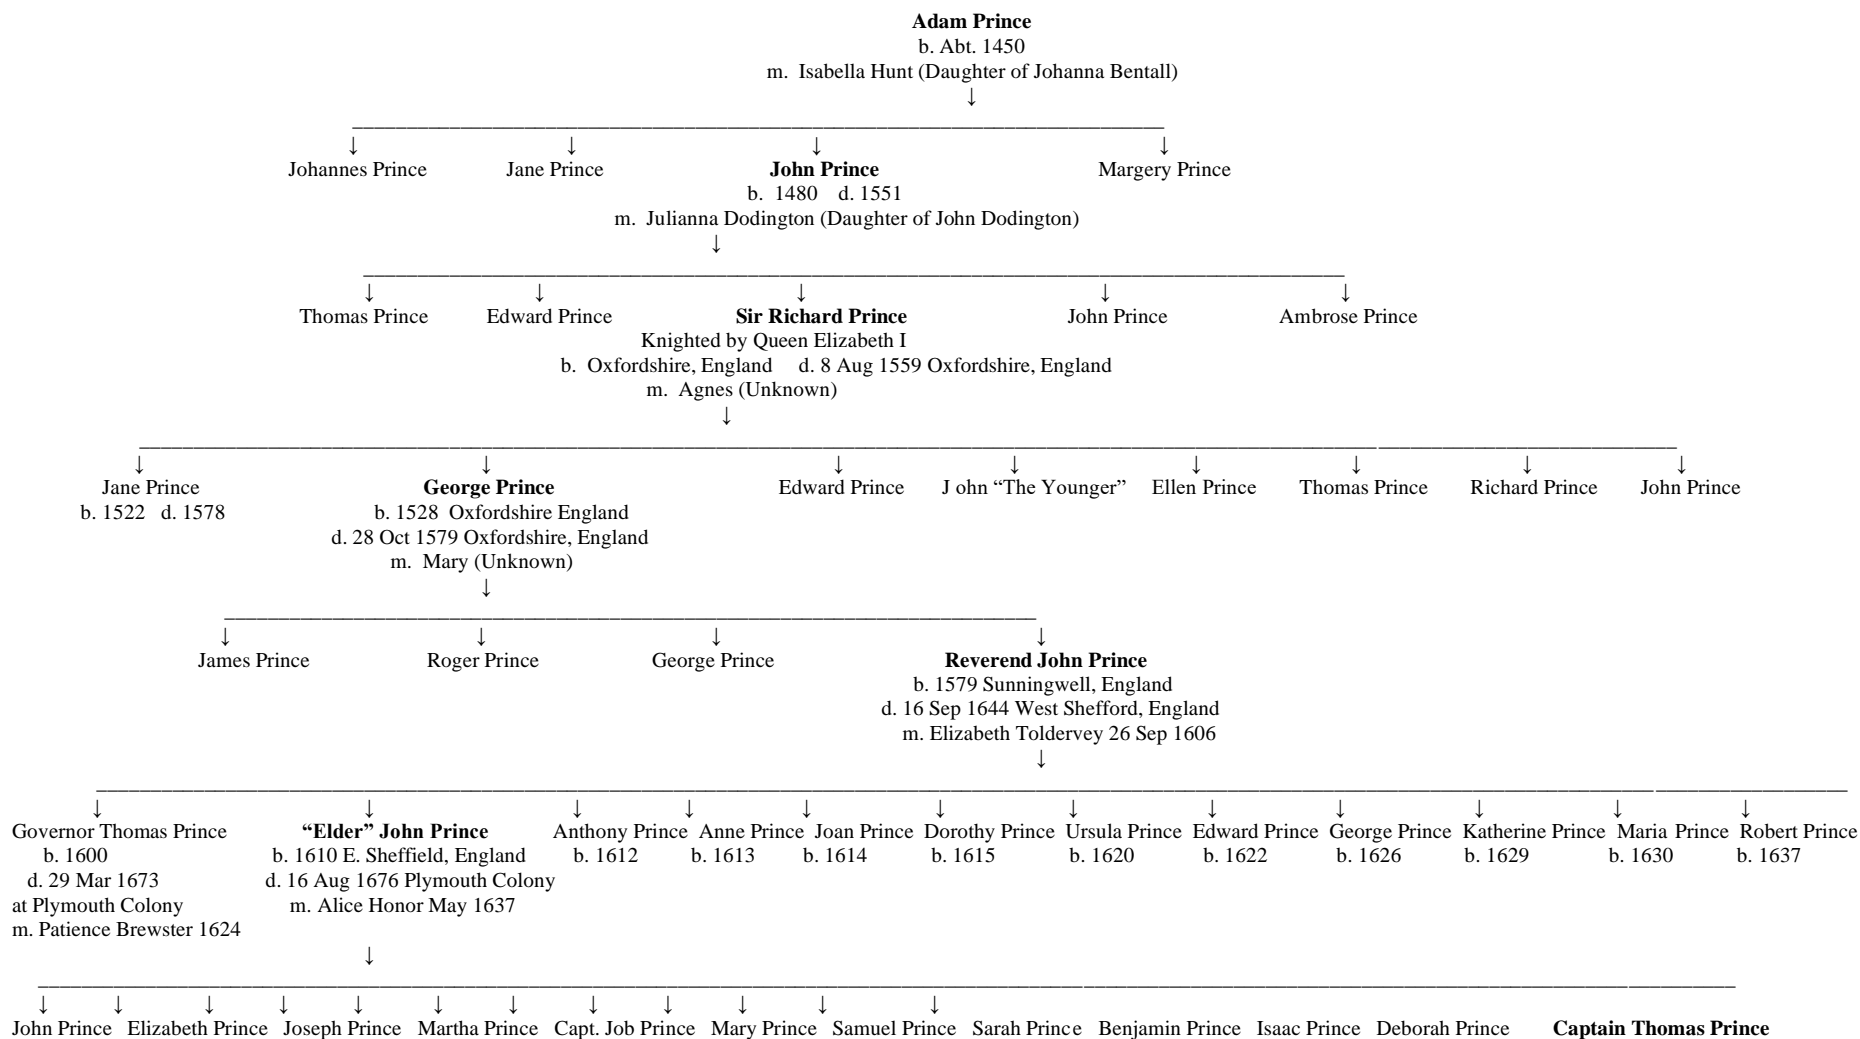

PATERNAL ANCESTRY LINE OF ELIZABETH (PRINCE) CREED

CHART 3

CONTINUED ON NEXT PAGE